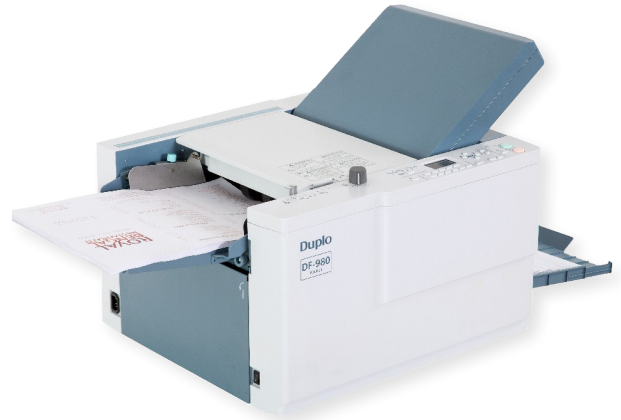

DF-980

**COMPACT, SPEEDY,
FULLY AUTOMATIC
FOLDER**

DF-980

USER FRIENDLY OPERATION MEETS SPEEDY OUTPUT

The DF-980 automatic paper folder is the quietest tabletop folding machine in the industry. With a wide range of paper sizes and speeds up to 246 sheets per minute, the DF-980 is perfect for any office environment.

SPECIAL "CROSS-FOLDING" FEATURE

Perfect for right-angle folds with no additional parts or adjustments.

OPTICAL DOUBLE FEED DETECTION

Once paper size and fold type are entered, the ejection roller automatically moves into position.

USER FRIENDLY OPERATION

Choose from 6 pre-programmed jobs for quick and easy folds, or customize your own for non-standard folds.

SPECIAL FEATURES

- ▶ Automatic jam detector
- ▶ 6 pre-programmed folds
- ▶ Ascending counters
- ▶ Folds 246 sheets per minute
- ▶ Two programmable memory settings
- ▶ Virtually maintenance-free
- ▶ Built-in sound absorbers
- ▶ Custom folds

system specifications

DF-980

Paper sizes	3" x 5" to 12" x 18"
Paper weight	32 lb. to 110 lb. bond
Fold type	single, double, half accordion, letter, accordion, gate, custom
Folding speed	up to 246 sheets per minute
Stack capacity	500 sheets
Counter	ascending and descending
Power	100 - 240 VAC 50/60 Hz
Dimensions	41" x 20" x 20"
Weight	95 lbs.